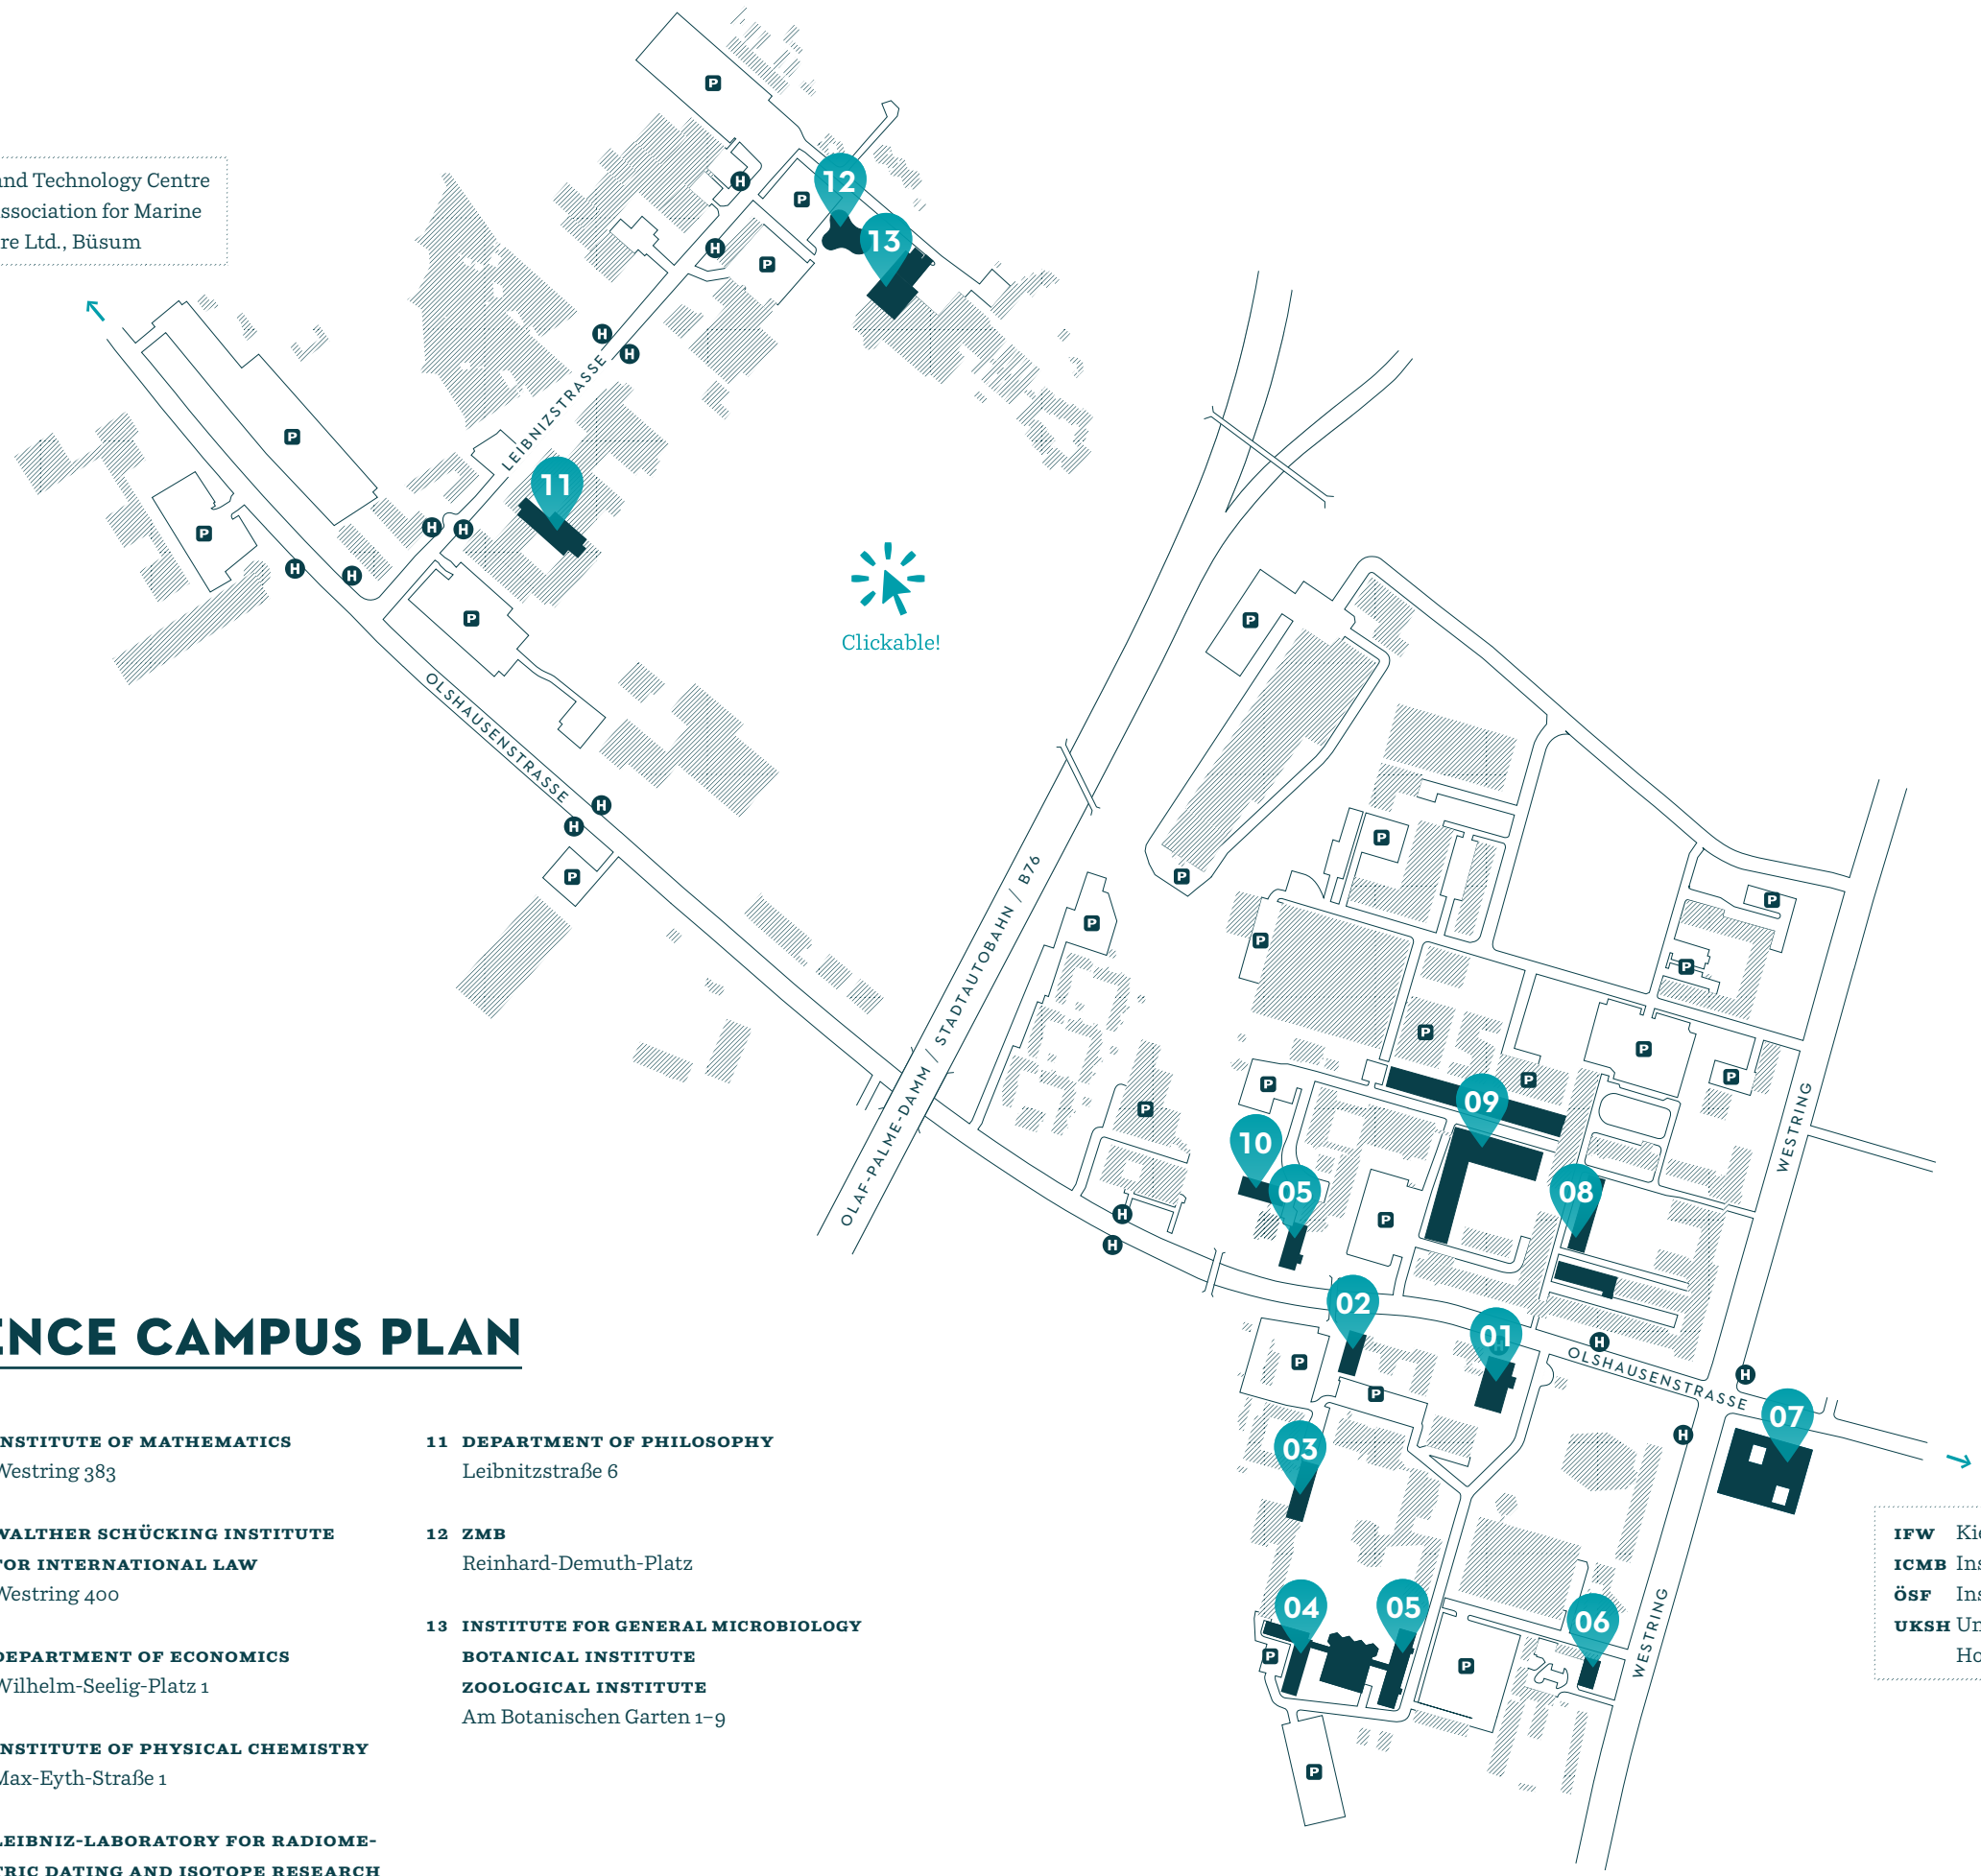

**FTZ** Research and Technology Centre  
**GMA** Society / Association for Marine Aquaculture Ltd., Büsum

# KIEL MARINE SCIENCE CAMPUS PLAN

- |  |  |  |
|--|--|--|
| <b>01 DEPARTMENT OF COMPUTER SCIENCE</b><br>CAU ADMINISTRATION BUILDING<br>Christian-Albrechts-Platz 4 | <b>06 INSTITUTE OF MATHEMATICS</b><br>Westring 383   | <b>11 DEPARTMENT OF PHILOSOPHY</b><br>Leibnitzstraße 6   |
| <b>02 INSTITUTE OF ANIMAL BREEDING</b><br>Hermann-Rodewald-Straße 6                                    | <b>07 WALTHER SCHÜCKING INSTITUTE FOR INTERNATIONAL LAW</b><br>Westring 400                        | <b>12 ZMB</b><br>Reinhard-Demuth-Platz   |
| <b>03 INSTITUTE OF PHYSIOLOGY</b><br>Hermann-Rodewald-Straße 5   | <b>08 DEPARTMENT OF ECONOMICS</b><br>Wilhelm-Seelig-Platz 1  | <b>13 INSTITUTE FOR GENERAL MICROBIOLOGY</b><br>BOTANICAL INSTITUTE<br>ZOOLOGICAL INSTITUTE<br>Am Botanischen Garten 1–9 |
| <b>04 INSTITUTE OF GEOGRAPHY</b><br>Ludwig-Meyn-Strasse 14   | <b>09 INSTITUTE OF PHYSICAL CHEMISTRY</b><br>Max-Eyth-Straße 1                                     |  |
| <b>05 INSTITUTE OF GEOSCIENCES</b><br>Ludwig-Meyn-Straße 10<br>Otto-Hahn-Platz 1+3                     | <b>10 LEIBNIZ-LABORATORY FOR RADIO-METRIC DATING AND ISOTOPE RESEARCH</b><br>Max-Eyth-Straße 11–13 |  |